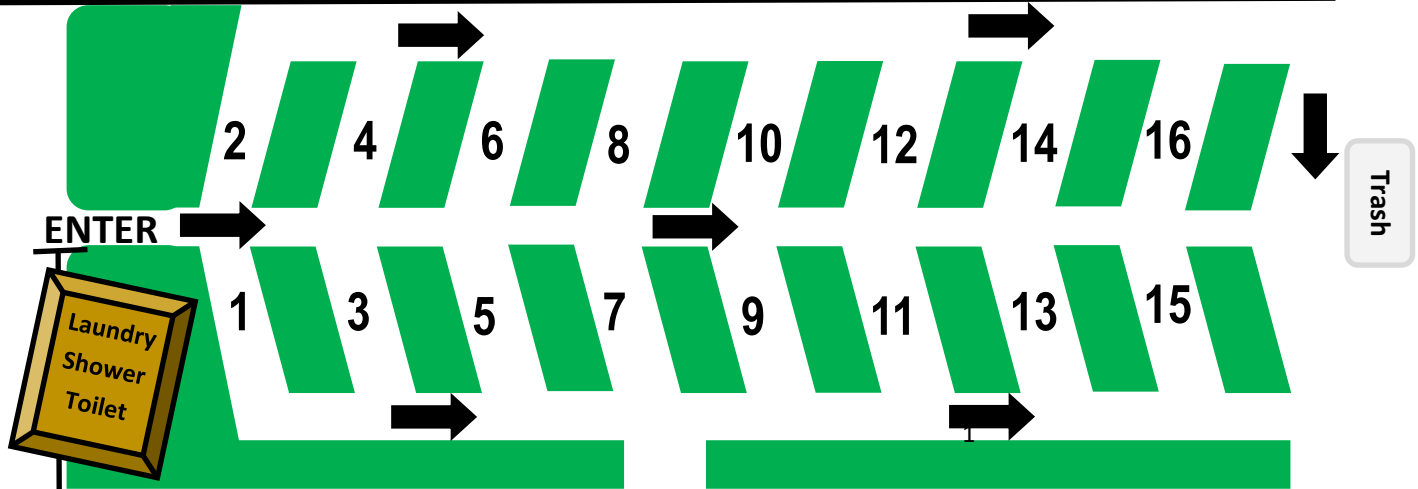

Trash

US
95

PROPRANE

EXIT
ENTER

EXIT

EXIT

S
↓

- Fuel
- Diesel
- Propane
- Groceries
- Hot Food
- No Camping
- No Tents
- No Horses
- No Monthly Rates

25-Pull Thru Sites
30 & 50 Amp Power
Sewer & Water Hookup
Accommodates up to 70'

11-Back in Sites
30 & 50 Amp Power
Water Hookup
No Sewer; Dump available

BBQ & Picnic Bench Area
Pet Area
WiFi
Laundry, Shower, Toilets